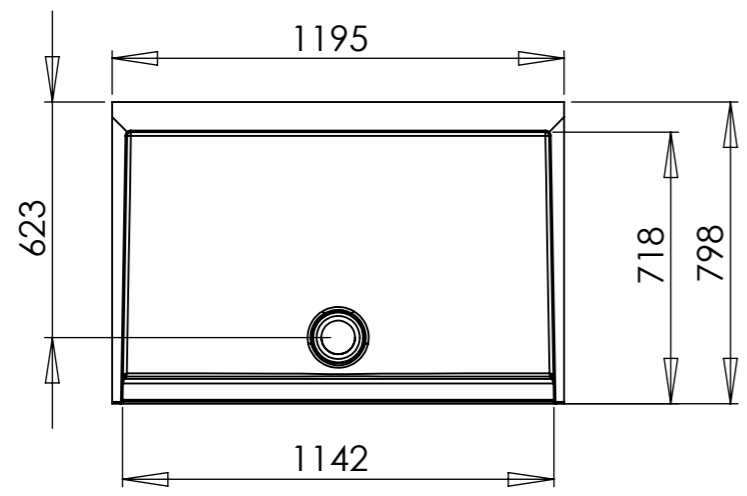

120x80 Rectangular alcove

120x80 Rectangular alcove with lifting kit